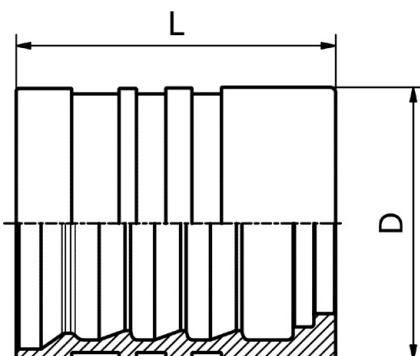

FERRULE

M00110/M00120/M00130

**SKIVE FERRULE
FOR WIRE BRAID HOSES**

FITTINGS 112

PART. REF.	HOSE BORE			PART. REF.	PART. REF.	DIMENSIONS mm					
	DN	Dash	inch			D	L				
M00120-03	5	- 3	3/16"			17.0	23.9				
M00120-04	6	- 4	1/4"			19.5	28.0				
M00120-05	8	- 5	5/16"			20.0	28.6				
M00120-06	10	- 6	3/8"			23.0	30.0				
M00120-08	12	- 8	1/2"			26.7	32.0				
M00120-10	16	- 10	5/8"			32.0	38.0				
M00120-12	19	- 12	3/4"			35.8	41.7				
M00130-16	25	- 16	1"			43.0	47.0				
M00110-20	31	- 20	1.1/4"			50.5	59.0				
M00110-24	38	- 24	1.1/2"			57.0	70.0				
M00110-32	51	- 32	2"			70.0	72.0				

FERRULE

M00910/M00920/M00930

**SKIVE FERRULE
FOR WIRE BRAID
AND SPIRAL HOSES**

PART. REF.	HOSE BORE			PART. REF.	PART. REF.	DIMENSIONS mm					
	DN	Dash	inch			D	L				
M00910-03	5	- 3	3/16"			20.6	26.0				
M00910-04	6	- 4	1/4"			22.0	30.0				
M00910-05	8	- 5	5/16"			24.0	31.0				
M00910-06	10	- 6	3/8"			26.0	33.0				
M00920-06	10	- 6	3/8"			26.7	33.0				
M00910-08	12	- 8	1/2"			30.0	34.0				
M00910-10	16	- 10	5/8"			33.0	39.0				
M00920-12	19	- 12	3/4"			38.0	40.0				
M00930-16	25	- 16	1"			46.0	54.0				
M00920-20	31	- 20	1.1/4"			57.0	60.0				
M00910-24	38	- 24	1.1/2"			65.0	70.0				
M00910-32	51	- 32	2"			79.0	72.0				