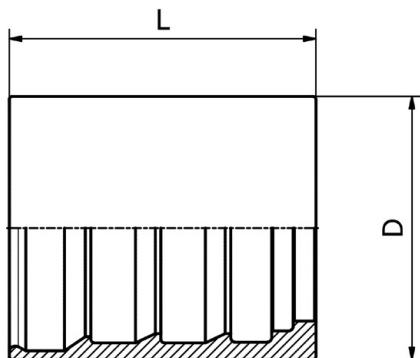

FERRULE

M00110/M00120/M00130

**SKIVE FERRULE
FOR WIRE BRAID HOSES**

FITTINGS 112

PART. REF.	HOSE BORE			PART. REF.	PART. REF.	DIMENSIONS mm					
	DN	Dash	inch			D	L				
M00120-03	5	- 3	3/16"			17.0	23.9				
M00120-04	6	- 4	1/4"			19.5	28.0				
M00120-05	8	- 5	5/16"			20.0	28.6				
M00120-06	10	- 6	3/8"			23.0	30.0				
M00120-08	12	- 8	1/2"			26.7	32.0				
M00120-10	16	- 10	5/8"			32.0	38.0				
M00120-12	19	- 12	3/4"			35.8	41.7				
M00130-16	25	- 16	1"			43.0	47.0				
M00110-20	31	- 20	1.1/4"			50.5	59.0				
M00110-24	38	- 24	1.1/2"			57.0	70.0				
M00110-32	51	- 32	2"			70.0	72.0				

FERRULE

M00910/M00920/M00930

**SKIVE FERRULE
FOR WIRE BRAID
AND SPIRAL HOSES**

PART. REF.	HOSE BORE			PART. REF.	PART. REF.	DIMENSIONS mm					
	DN	Dash	inch			D	L				
M00910-03	5	- 3	3/16"			20.6	26.0				
M00910-04	6	- 4	1/4"			22.0	30.0				
M00910-05	8	- 5	5/16"			24.0	31.0				
M00910-06	10	- 6	3/8"			26.0	33.0				
M00920-06	10	- 6	3/8"			26.7	33.0				
M00910-08	12	- 8	1/2"			30.0	34.0				
M00910-10	16	- 10	5/8"			33.0	39.0				
M00920-12	19	- 12	3/4"			38.0	40.0				
M00930-16	25	- 16	1"			46.0	54.0				
M00920-20	31	- 20	1.1/4"			57.0	60.0				
M00910-24	38	- 24	1.1/2"			65.0	70.0				
M00910-32	51	- 32	2"			79.0	72.0				