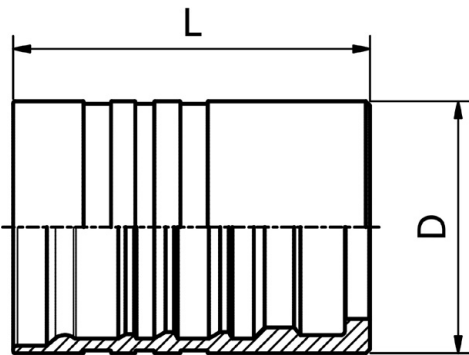

FERRULE

M01500

DOUBLE SKIVE FERRULE FOR HEAVY DUTY SPIRAL HOSES (4 PLY)

PART. REF.	HOSE BORE			DIMENSIONS mm							
	DN	Dash	inch			D	L				
M01500-10	16	- 10	5/8"			35.0	40.9				
M01500-12	19	- 12	3/4"			40.0	51.4				
M01500-16	25	- 16	1"			48.0	64.5				
M01500-20	31	- 20	1.1/4"			57.0	84.0				
M01500-24	38	- 24	1.1/2"			64.3	94.0				
M01500-32	51	- 32	2"			83.5	107.0				
M01500-40	63	- 40	2.1/2"			100.0	135.0				
M01500-48	76	- 48	3"			107.0	125.0				

175 FITTINGS

FERRULE

M01600

DOUBLE SKIVE FERRULE FOR HEAVY DUTY SPIRAL HOSES (6 PLY)

PART. REF.	HOSE BORE			DIMENSIONS mm							
	DN	Dash	inch			D	L				
M01600-20	31	- 20	1.1/4"			60.0	85.0				
M01600-24	38	- 24	1.1/2"			69.0	96.0				

FERRULE

M01800/M01810/M01850

DOUBLE SKIVE FERRULE FOR EXTRA DUTY SPIRAL HOSES (6 PLY)

PART. REF.	HOSE BORE			DIMENSIONS mm							
	DN	Dash	inch			D	L				
M01850-12	19	-12	3/4"			45.1	51.4				
M01850-16	25	-16	1"			53.5	64.5				
M01850-20	31	- 20	1.1/4"			65.0	88.2				
M01800-32	51	- 32	2"			86.5	108.0				
M01810-40	63	- 40	2.1/2"			103.0	135.0				
M01810-48	76	- 48	3"			113.5	125.0