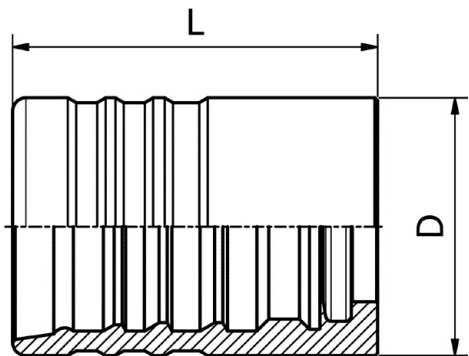

# M01500

**DOUBLE SKIVE FERRULE FOR HEAVY DUTY SPIRAL HOSES (4 PLY)**

PART. REF.	HOSE BORE			DIMENSIONS mm							
	DN	Dash	inch			D	L				
M01500-10	16	- 10	5/8"			35.0	40.9				
M01500-12	19	- 12	3/4"			40.0	51.4				
M01500-16	25	- 16	1"			48.0	64.5				
M01500-20	31	- 20	1.1/4"			57.0	84.0				
M01500-24	38	- 24	1.1/2"			64.3	94.0				
M01500-32	51	- 32	2"			83.5	107.0				
M01500-40	63	- 40	2.1/2"			100.0	135.0				
M01500-48	76	- 48	3"			107.0	125.0				

175 FITTINGS

FERRULE

# M01600

**DOUBLE SKIVE FERRULE FOR HEAVY DUTY SPIRAL HOSES (6 PLY)**

PART. REF.	HOSE BORE			DIMENSIONS mm							
	DN	Dash	inch			D	L				
M01600-20	31	- 20	1.1/4"			60.0	85.0				
M01600-24	38	- 24	1.1/2"			69.0	96.0				

# M01800/M01810/M01850

**DOUBLE SKIVE FERRULE FOR EXTRA DUTY SPIRAL HOSES (6 PLY)**

PART. REF.	HOSE BORE			DIMENSIONS mm							
	DN	Dash	inch			D	L				
M01850-12	19	-12	3/4"			45.1	51.4				
M01850-16	25	-16	1"			53.5	64.5				
M01850-20	31	- 20	1.1/4"			65.0	88.2				
M01800-32	51	- 32	2"			86.5	108.0				
M01810-40	63	- 40	2.1/2"			103.0	135.0				
M01810-48	76	- 48	3"			113.5	125.0				