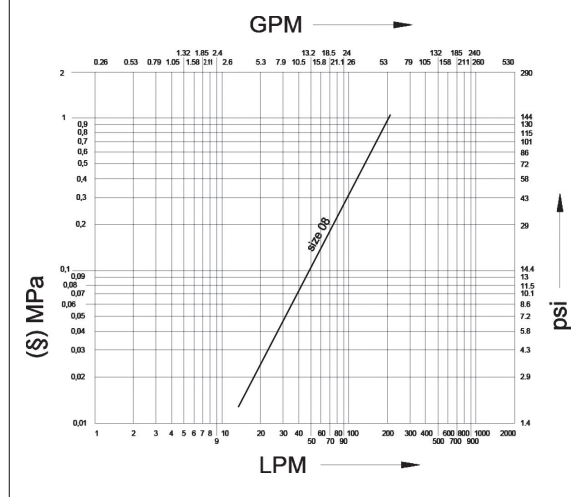

NS

Standard couplings with ball valve. Faster interchangeability (except size 12,5).

Standard couplings for general purpose applications with ball valve shut-off system. Faster proprietary profile (1/2" size only) is interchangeable according to ISO 7241-1 part A).

Applications

Technical Specifications

dash	Size		Working Pressure (MPa)	Flow Rate (l/min)	Spillage (ml)	Force to Connect (N)	Burst pressure (MPa)		
	mm	inch					Male	Female	Male + Female
04	6,3	1/4"	25	15	0,7	55	100	100	140
06	10	3/8"	25	30	1	85	100	100	140
08	12,5	1/2"	20	50	1,5	90	80	100	120
12	20	3/4"	17	80	7	170	68	95	150
16	25	1"	22	140	11	140	90	120	160

Material	Steel
Seals	NBR
Working temperatures	- 25 °C to + 125 °C
Surface treatment	MATE 500 (CrIII)
Series Interchange	FASTER
Valve Type	Ball
Connection	Sleeve Retraction
Disconnection	Sleeve Retraction
Connection Under Pressure	Not Allowed

Pressure Drop

NS

Size		Thread details			FEMALE						
inch	mm	Thread Type	Standard	Thread	Part Number	L (L1 + Thread)		D1		HEX1	
						mm	inch	mm	inch	mm	inch
1/4"	6,3	F BSPP	ISO 1179-1	BSPP 1/4 FEMALE	NS 14 GAS F	50	1,97	27	1,06	19	0,75
1/4"	6,3	F NPTF	ANSI B1.20.3	NPTF 1/4 FEMALE	NS 14 NPT F	50	1,97	27	1,06	19	0,75
3/8"	10	F BSPP	ISO 1179-1	BSPP 3/8 FEMALE	NS 38 GAS F	59,5	2,34	33	1,3	24	0,94
3/8"	10	F NPTF	ANSI B1.20.3	NPTF 3/8 FEMALE	NS 38 NPT F	59,5	2,34	33	1,3	24	0,94
1/2"	12,5	F BSPP	ISO 1179-1	BSPP 1/2 FEMALE	NS 12 GAS F	68	2,68	38	1,5	27	1,06
1/2"	12,5	F NPTF	ANSI B1.20.3	NPTF 1/2 FEMALE	NS 12 NPT F	68	2,68	38	1,5	27	1,06
3/4"	20	F BSPP	ISO 1179-1	BSPP 3/4 FEMALE	NS 34 GAS F	82,5	3,25	48	1,89	34	1,34
3/4"	20	F NPTF	ANSI B1.20.3	NPTF 3/4 FEMALE	NS 34 NPT F	82	3,23	48	1,89	34	1,34
3/4"	20	F NPTF	ANSI B1.20.3	NPTF 3/4 FEMALE	NS 34 NPT F V	82,5	3,25	48	1,89	34	1,34
1"	25	F BSPP	ISO 1179-1	BSPP 1 FEMALE	NS 1 GAS F	96,5	3,8	56	2,2	41	1,61
1"	25	F NPTF	ANSI B1.20.3	NPTF 1 FEMALE	NS 1 NPT F	96,5	3,8	56	2,2	41	1,61