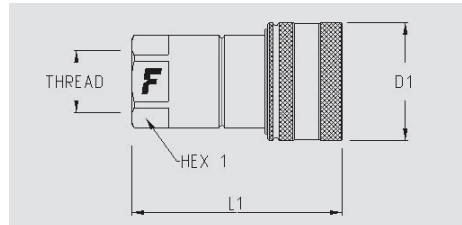

NS

Standard couplings with ball valve. Faster interchangeability (except size 12,5).

Standard couplings for general purpose applications with ball valve shut-off system. Faster proprietary profile (1/2" size only) is interchangeable according to ISO 7241-1 part A).

Applications

Technical Specifications

dash	Size		Working Pressure (MPa)	Flow Rate (l/min)	Spillage (ml)	Force to Connect (N)	Burst pressure (MPa)		
	mm	inch					Male	Female	Male + Female
04	6,3	1/4"	25	15	0,7	55	100	100	140
06	10	3/8"	25	30	1	85	100	100	140
08	12,5	1/2"	20	50	1,5	90	80	100	120
12	20	3/4"	17	80	7	170	68	95	150
16	25	1"	22	140	11	140	90	120	160

Material	Steel
Seals	NBR
Working temperatures	- 25 °C to + 125 °C
Surface treatment	MATE 500 (CrIII)
Series Interchange	FASTER
Valve Type	Ball
Connection	Sleeve Retraction
Disconnection	Sleeve Retraction
Connection Under Pressure	Not Allowed

Pressure Drop

NS

Size		Thread details			FEMALE						
inch	mm	Thread Type	Standard	Thread	Part Number	L (L1 + Thread)		D1		HEX1	
						mm	inch	mm	inch	mm	inch
1/4"	6,3	F BSPP	ISO 1179-1	BSPP 1/4 FEMALE	NS 14 GAS F	50	1,97	27	1,06	19	0,75
1/4"	6,3	F NPTF	ANSI B1.20.3	NPTF 1/4 FEMALE	NS 14 NPT F	50	1,97	27	1,06	19	0,75
3/8"	10	F BSPP	ISO 1179-1	BSPP 3/8 FEMALE	NS 38 GAS F	59,5	2,34	33	1,3	24	0,94
3/8"	10	F NPTF	ANSI B1.20.3	NPTF 3/8 FEMALE	NS 38 NPT F	59,5	2,34	33	1,3	24	0,94
1/2"	12,5	F BSPP	ISO 1179-1	BSPP 1/2 FEMALE	NS 12 GAS F	68	2,68	38	1,5	27	1,06
1/2"	12,5	F NPTF	ANSI B1.20.3	NPTF 1/2 FEMALE	NS 12 NPT F	68	2,68	38	1,5	27	1,06
3/4"	20	F BSPP	ISO 1179-1	BSPP 3/4 FEMALE	NS 34 GAS F	82,5	3,25	48	1,89	34	1,34
3/4"	20	F NPTF	ANSI B1.20.3	NPTF 3/4 FEMALE	NS 34 NPT F	82	3,23	48	1,89	34	1,34
3/4"	20	F NPTF	ANSI B1.20.3	NPTF 3/4 FEMALE	NS 34 NPT F V	82,5	3,25	48	1,89	34	1,34
1"	25	F BSPP	ISO 1179-1	BSPP 1 FEMALE	NS 1 GAS F	96,5	3,8	56	2,2	41	1,61
1"	25	F NPTF	ANSI B1.20.3	NPTF 1 FEMALE	NS 1 NPT F	96,5	3,8	56	2,2	41	1,61