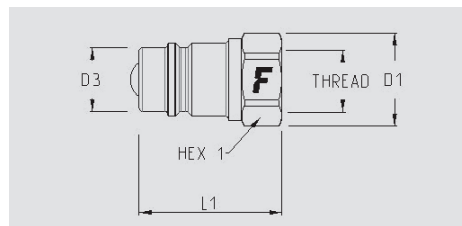

Material	Steel
Seals	NBR
Working temperatures	- 25 °C to + 125 °C
Surface treatment	MATE 500 (CrIII)
Series Interchange	FASTER
Valve Type	Ball
Connection	Sleeve Retraction
Disconnection	Sleeve Retraction
Connection Under Pressure	Not Allowed

Pressure Drop

NS

Size		Thread details			FEMALE						
inch	mm	Thread Type	Standard	Thread	Part Number	L (L1 + Thread)		D1		HEX1	
						mm	inch	mm	inch	mm	inch
1/4"	6,3	F BSPP	ISO 1179-1	BSPP 1/4 FEMALE	NS 14 GAS F	50	1,97	27	1,06	19	0,75
1/4"	6,3	F NPTF	ANSI B1.20.3	NPTF 1/4 FEMALE	NS 14 NPT F	50	1,97	27	1,06	19	0,75
3/8"	10	F BSPP	ISO 1179-1	BSPP 3/8 FEMALE	NS 38 GAS F	59,5	2,34	33	1,3	24	0,94
3/8"	10	F NPTF	ANSI B1.20.3	NPTF 3/8 FEMALE	NS 38 NPT F	59,5	2,34	33	1,3	24	0,94
1/2"	12,5	F BSPP	ISO 1179-1	BSPP 1/2 FEMALE	NS 12 GAS F	68	2,68	38	1,5	27	1,06
1/2"	12,5	F NPTF	ANSI B1.20.3	NPTF 1/2 FEMALE	NS 12 NPT F	68	2,68	38	1,5	27	1,06
3/4"	20	F BSPP	ISO 1179-1	BSPP 3/4 FEMALE	NS 34 GAS F	82,5	3,25	48	1,89	34	1,34
3/4"	20	F NPTF	ANSI B1.20.3	NPTF 3/4 FEMALE	NS 34 NPT F	82	3,23	48	1,89	34	1,34
3/4"	20	F NPTF	ANSI B1.20.3	NPTF 3/4 FEMALE	NS 34 NPT F V	82,5	3,25	48	1,89	34	1,34
1"	25	F BSPP	ISO 1179-1	BSPP 1 FEMALE	NS 1 GAS F	96,5	3,8	56	2,2	41	1,61
1"	25	F NPTF	ANSI B1.20.3	NPTF 1 FEMALE	NS 1 NPT F	96,5	3,8	56	2,2	41	1,61