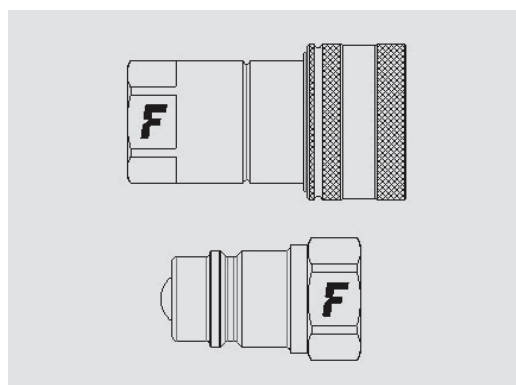

NS

Standard couplings with ball valve. Faster interchangeability (except size 12,5).

Standard couplings for general purpose applications with ball valve shut-off system. Faster proprietary profile (1/2" size only) is interchangeable according to ISO 7241-1 part A).

Applications

Technical Specifications

dash	Size		Working Pressure (MPa)	Flow Rate (l/min)	Spillage (ml)	Force to Connect (N)	Burst pressure (MPa)		
	mm	inch					Male	Female	Male + Female
04	6,3	1/4"	25	15	0,7	55	100	100	140
06	10	3/8"	25	30	1	85	100	100	140
08	12,5	1/2"	20	50	1,5	90	80	100	120
12	20	3/4"	17	80	7	170	68	95	150
16	25	1"	22	140	11	140	90	120	160

Material	Steel
Seals	NBR
Working temperatures	- 25 °C to + 125 °C
Surface treatment	MATE 500 (CrIII)
Series Interchange	FASTER
Valve Type	Ball
Connection	Sleeve Retraction
Disconnection	Sleeve Retraction
Connection Under Pressure	Not Allowed

Pressure Drop

NS

Size		Thread details			FEMALE						
inch	mm	Thread Type	Standard	Thread	Part Number	L (L1 + Thread)		D1		HEX1	
						mm	inch	mm	inch	mm	inch
1/4"	6,3	F BSPP	ISO 1179-1	BSPP 1/4 FEMALE	NS 14 GAS F	50	1,97	27	1,06	19	0,75
1/4"	6,3	F NPTF	ANSI B1.20.3	NPTF 1/4 FEMALE	NS 14 NPT F	50	1,97	27	1,06	19	0,75
3/8"	10	F BSPP	ISO 1179-1	BSPP 3/8 FEMALE	NS 38 GAS F	59,5	2,34	33	1,3	24	0,94
3/8"	10	F NPTF	ANSI B1.20.3	NPTF 3/8 FEMALE	NS 38 NPT F	59,5	2,34	33	1,3	24	0,94
1/2"	12,5	F BSPP	ISO 1179-1	BSPP 1/2 FEMALE	NS 12 GAS F	68	2,68	38	1,5	27	1,06
1/2"	12,5	F NPTF	ANSI B1.20.3	NPTF 1/2 FEMALE	NS 12 NPT F	68	2,68	38	1,5	27	1,06
3/4"	20	F BSPP	ISO 1179-1	BSPP 3/4 FEMALE	NS 34 GAS F	82,5	3,25	48	1,89	34	1,34
3/4"	20	F NPTF	ANSI B1.20.3	NPTF 3/4 FEMALE	NS 34 NPT F	82	3,23	48	1,89	34	1,34
3/4"	20	F NPTF	ANSI B1.20.3	NPTF 3/4 FEMALE	NS 34 NPT F V	82,5	3,25	48	1,89	34	1,34
1"	25	F BSPP	ISO 1179-1	BSPP 1 FEMALE	NS 1 GAS F	96,5	3,8	56	2,2	41	1,61
1"	25	F NPTF	ANSI B1.20.3	NPTF 1 FEMALE	NS 1 NPT F	96,5	3,8	56	2,2	41	1,61