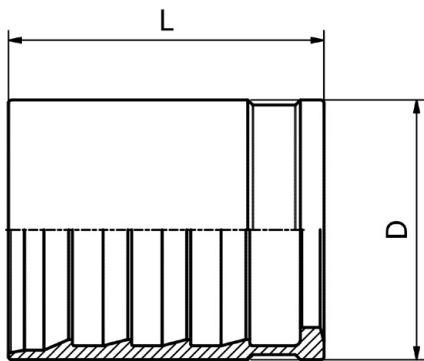

FERRULE

M00310/M00321

**NO-SKIVE FERRULE
FOR TEXTILE BRAID HOSES**

PART. REF.	HOSE BORE			DIMENSIONS mm							
	DN	Dash	inch			D	L				
M00310-03	5	- 3	3/16"			17.5	27.0				
M00310-04	6	- 4	1/4"			19.3	30.0				
M00310-05	8	- 5	5/16"			21.0	32.0				
M00310-06	10	- 6	3/8"			24.0	32.0				
M00310-08	12	- 8	1/2"			28.4	34.0				
M00310-10	16	- 10	5/8"			33.0	37.0				
M00321-12	19	- 12	3/4"			37.0	43.0				
M00310-16	25	- 16	1"			43.5	51.0				
M00310-20	31	- 20	1.1/4"			50.0	59.0				

113 FITTINGS

FERRULE

M00820/M00830

**NO-SKIVE FERRULE
FOR COMPACT HOSES**

PART. REF.	HOSE BORE			DIMENSIONS mm							
	DN	Dash	inch			D	L				
M00820-03	5	- 3	3/16"			14.0	26.4				
M00830-04	6	- 4	1/4"			18.0	29.6				
M00830-05	8	- 5	5/16"			19.0	31.9				
M00820-06	10	- 6	3/8"			22.0	32.9				
M00820-08	12	- 8	1/2"			26.0	33.9				
M00820-10	16	- 10	5/8"			29.0	35.9				
M00820-12	19	- 12	3/4"			33.0	41.7				
M00820-16	25	- 16	1"			41.0	49.7				
M00820-20	31	- 20	1.1/4"			48.0	57.0				
M00820-24	38	- 24	1.1/2"			55.5	66.0				
M00820-32	51	- 32	2"			68.6	70.0				